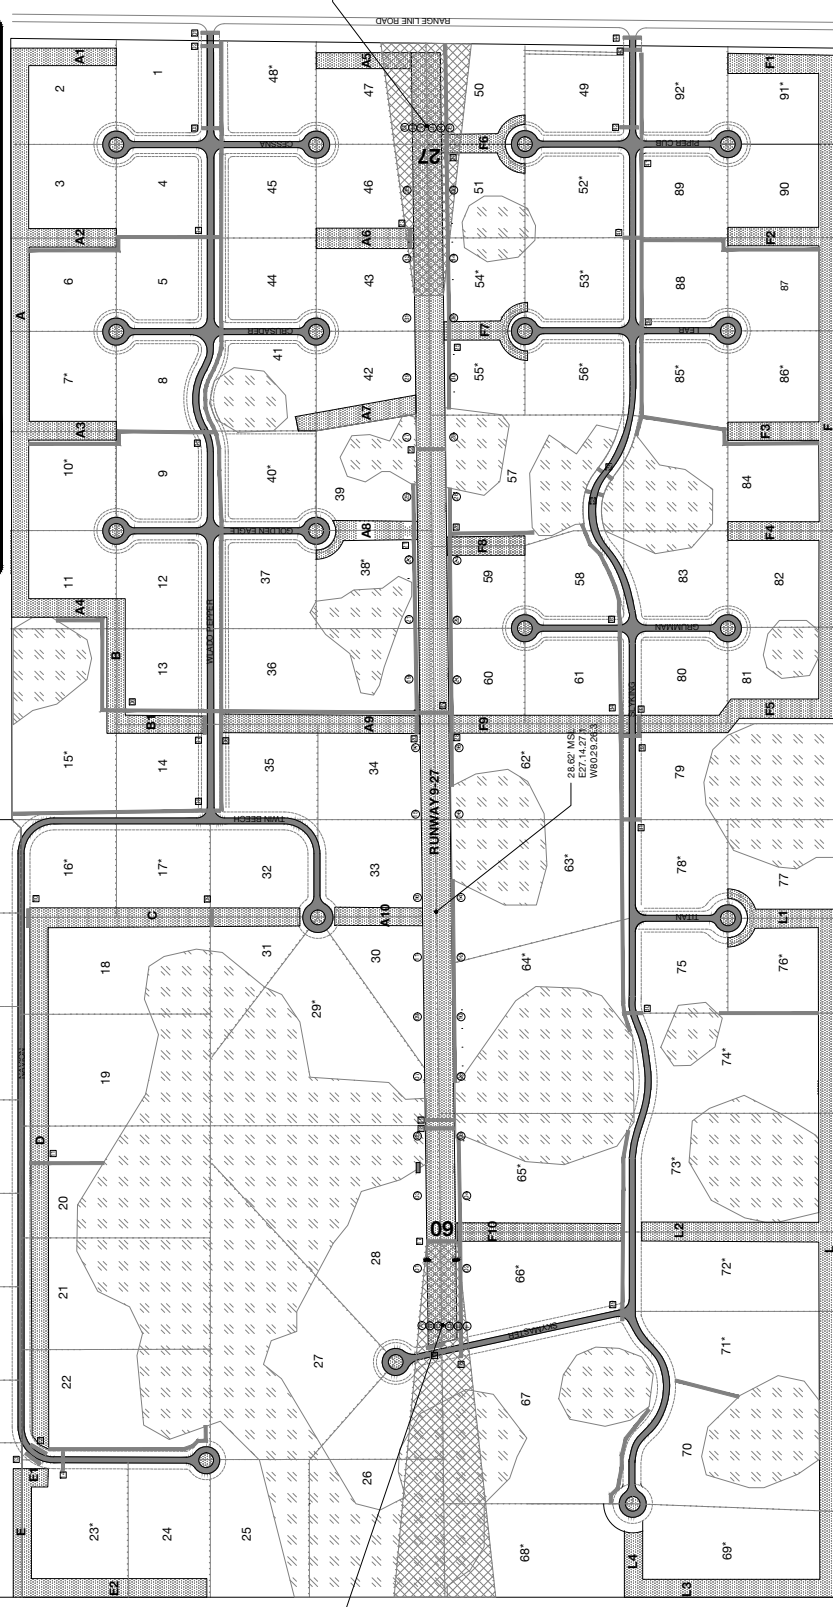

TREASURE COAST AIRPARK
 12351 RANGE LINE ROAD
 PORT ST LUCIE, FLORIDA 34987

DATES: 02/16/21 - FIRST ISSUE

ST PLAN CREATED FROM
 RECORD MAY 18, 1988
 SURVEY ELEVATIONS FROM 1988 NAVD
 SURVEY LENGTH FROM THRESHOLD LIGHT
 FIXTURES 3996.93'

LEGEND

- WETLAND
- TANKWAY
- TANKWAY DESIGNATION
- DISPLACED THRESHOLD
- RUNWAY
- FIXTURE
- INDICATES REPAIR OR REPLACE
- VASI
- 10' UTILITY EASEMENT
- 20' DRAINAGE EASEMENT
- RUNWAY CLEAR ZONE
- MAN-MADE WETLAND
- CULVERT
- CULVERT ID
- ACTIVE PILOT
- LOT NO.

SITE PLAN
 NO SCALE
 FOR TREASURE COAST AIRPARK ICA. USE ONLY
 DO NOT SCALE DRAWINGS

COPYRIGHT POB KERMANJ 2021 ©

28.43' MSL
 E27.14.27.5
 W602637.0

28.24' MSL
 W60259.41.8