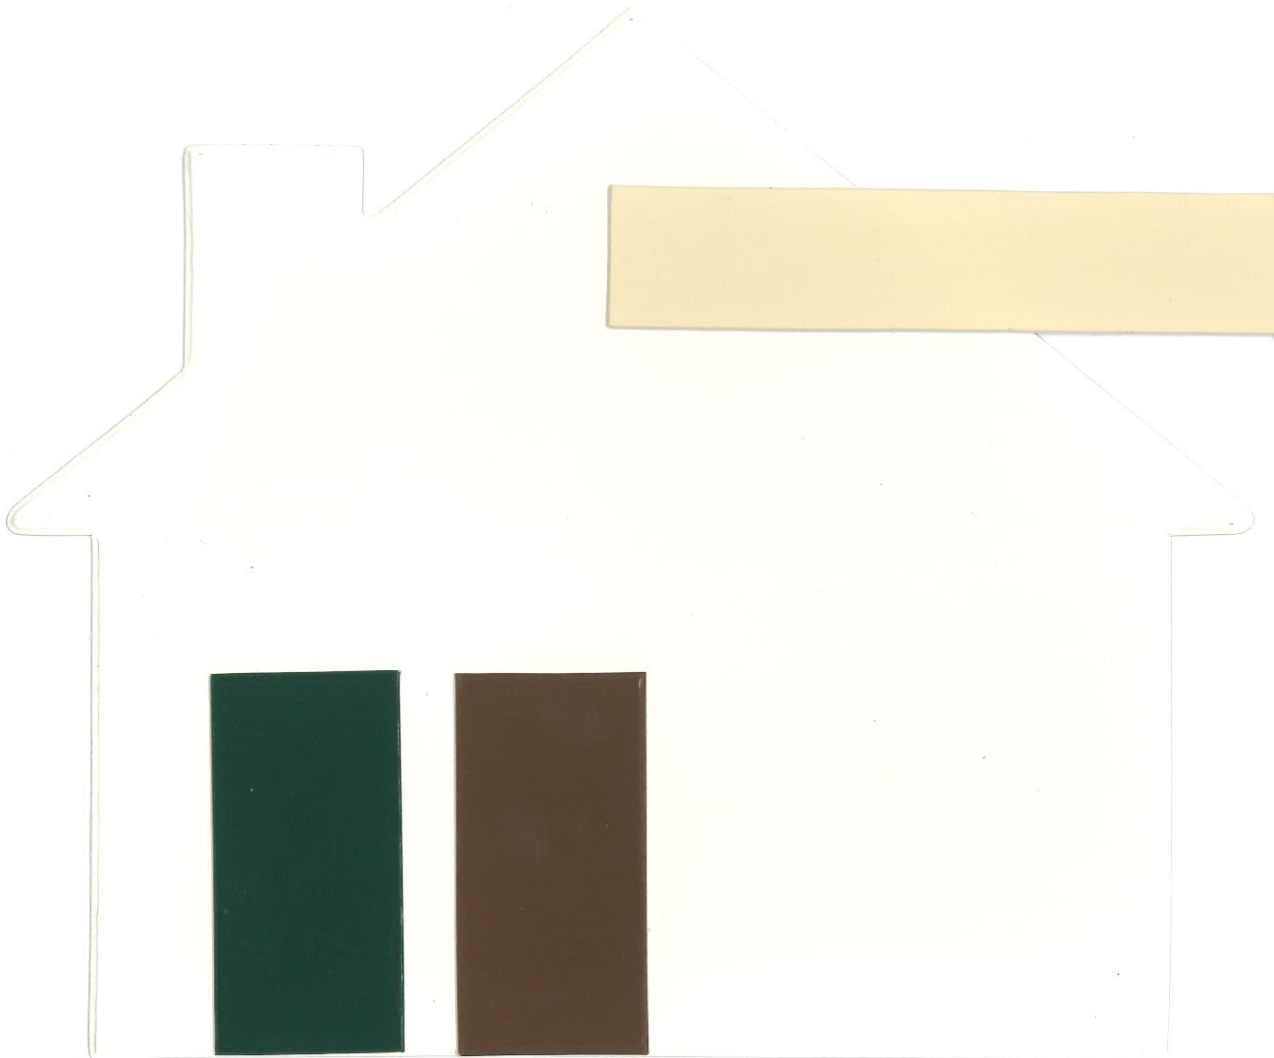

4 • Door 2

Starlet • 94

5 • Vinyl Shake Siding

Natural Cedar

Exterior Paint Color Selections

Winterlales HOA

Paints Supplied by
Florida Paints
FloridaPaints.com

Exterior Scheme